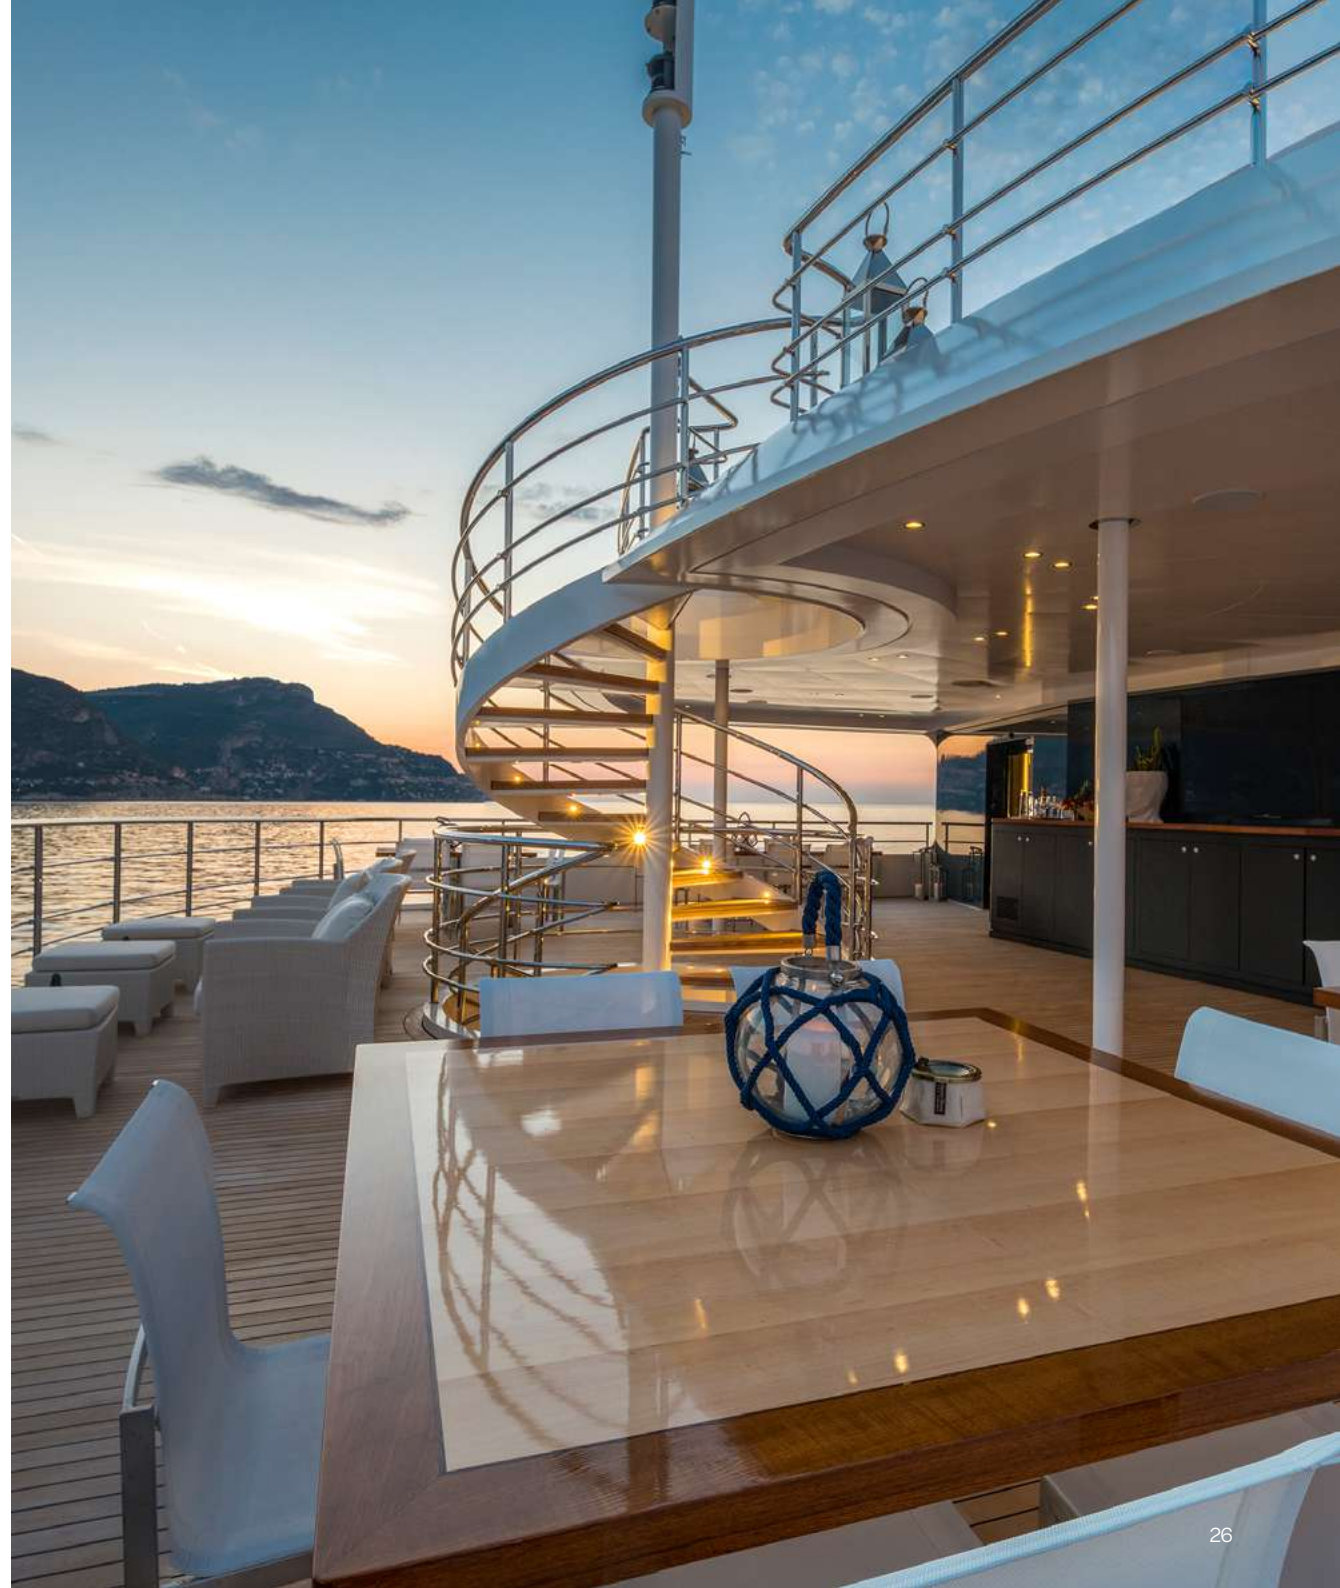

UPPER DECK

Outdoor Dining Area

Experience culinary delights amid stunning seascapes in our sophisticated open-air dining area.