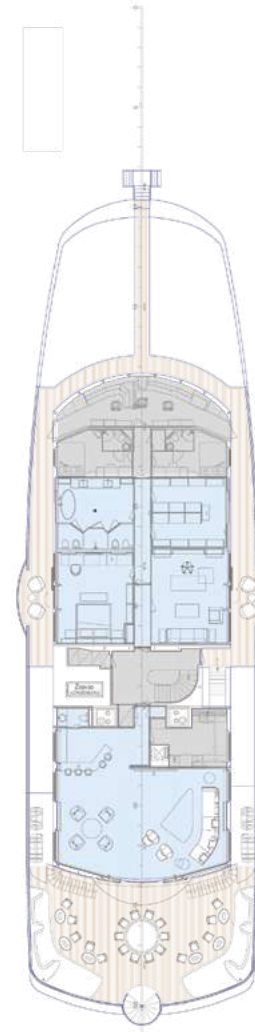

# Specifications

Length	72.00 m / 236.22 ft
Beam	13.80 m / 45.27 ft
Draft	2.70 m / 8.86 ft
Hull	Aluminum
Built/Relift	2004 / 2017
Gross Tonnage	1,724 GT
Reconstruction	May 2017
Builder	Austal
Exterior Designer	Luiz De Basto
Flag	Greek
Classification	SOLAS, Bureau Veritas (BV)

# General Arrangement

MAIN DECK

UPPER DECK

BRIDGE DECK

SUN DECK

The background features three thin, light-colored lines that intersect to form a large, abstract shape. One line is nearly vertical, another is nearly horizontal, and a third is diagonal, crossing the other two.