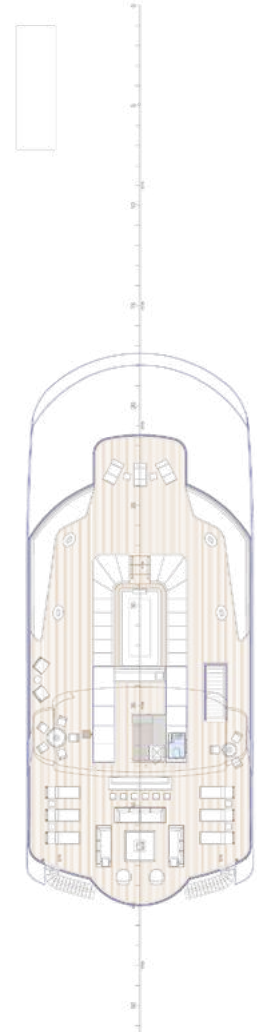

# Specifications

Length	72.00 m / 236.22 ft
Beam	13.80 m / 45.27 ft
Draft	2.70 m / 8.86 ft
Hull	Aluminum
Built/Relift	2004 / 2017
Gross Tonnage	1,724 GT
Reconstruction	May 2017
Builder	Austal
Exterior Designer	Luiz De Basto
Flag	Greek
Classification	SOLAS, Bureau Veritas (BV)

# General Arrangement

MAIN DECK

UPPER DECK

BRIDGE DECK

SUN DECK

The background features three thin, light-colored lines that intersect to form a large, abstract shape. One line is nearly vertical, another is nearly horizontal, and a third is diagonal, crossing the other two.